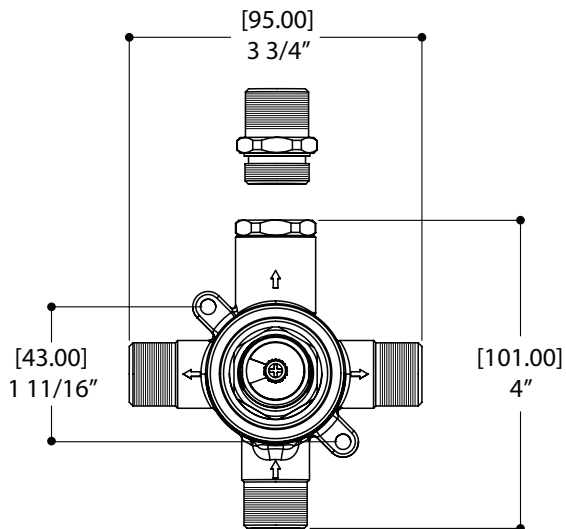

FEATURES

Solid brass
Four water inlets/outlets - NPT/sweat or PEX or Wirsbo
Test cap
Single diverter body for a 2- or 3-way diverter
(shared and non-shared)
Accommodates any wall thickness

Choice of 2-way shared / non-shared 3-way shared /
unshared cartridges with or without stops

Single outlet flow rate: 10gpm (38 L/min at 45PSI)
Combine outlet flow rate: 12gpm (45 L/min at 45PSI)*

WARRANTY

Residential: Limited lifetime warranty to original purchaser
Commercial: Two years warranty
(Complete warranty available at www.aquabrace.com/warranty)

CODE & COMPLIANCE