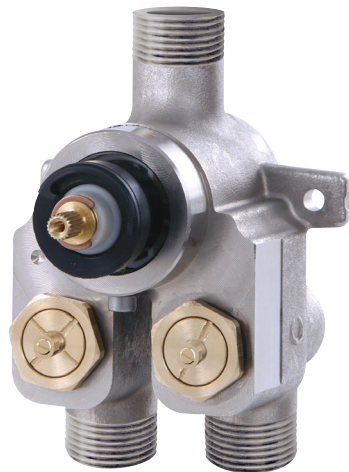

FEATURES

High flow thermostat cartridge

Universal inlets for 3/4" and 1/2" connections (built-in female threads for 1/2" connections and male threads for 3/4" connections)

Reversible service check valves with filters and improved stop mechanism

Italian made nickel plated solid brass rough and Vernet thermostatic cartridge

Requires **#1206** shut-off valve or **#61934** independent diverter

flow rate: 12 gpm at 45 psi

WARRANTY

Residential: Limited lifetime warranty to original purchaser

Commercial: Two years warranty

(Complete warranty available at www.aquabress.com/warranty)