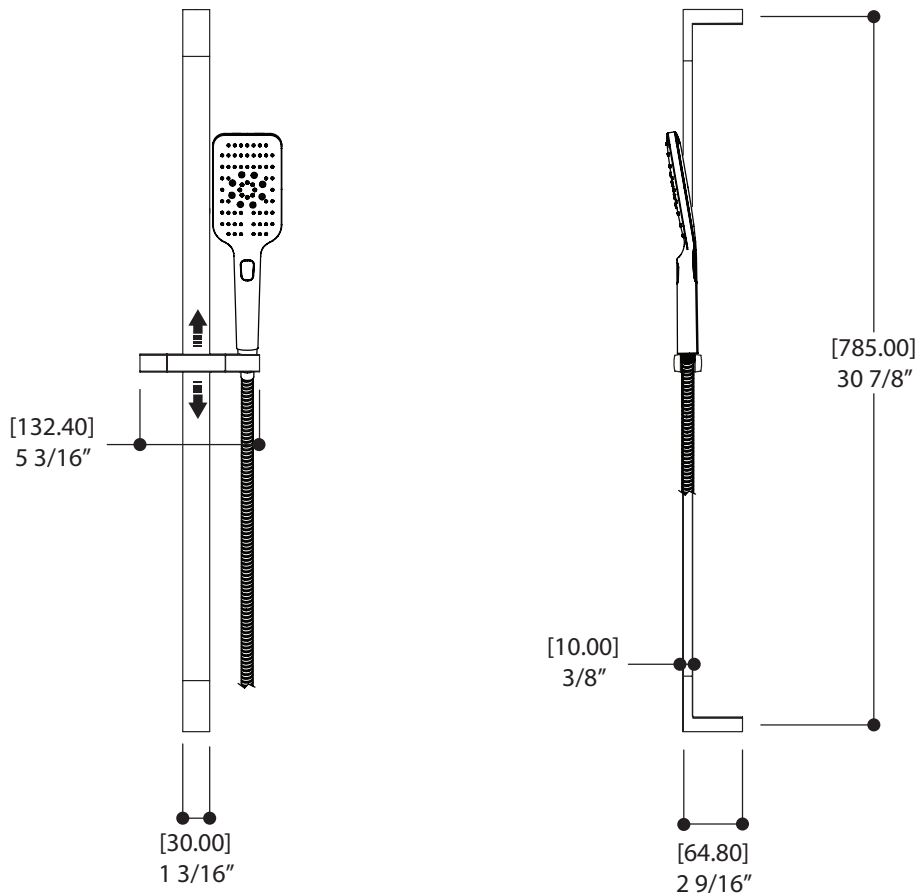

AQUABRASS

Shower Faucet Specifications SF-D-08 / SF-D-08G

FEATURES

Solid brass
 Four water inlets/outlets - NPT/sweat or PEX or Wirsbo
 Test cap
 Single diverter body for a 2- or 3-way diverter
 (shared and non-shared)
 Accommodates any wall thickness

Universal inlets for 3/4" and 1/2" connections (built-in female threads for 1/2" connections and male threads for 3/4" connections)

Reversible service check valves with filters and improved stop mechanism

FEATURES

Stainless steel construction
 2 functions: rain, mist
 Chromatherapy - 7 colors with adjustable light program
 2 shut-off valves required

Flow rate: 2.5gpm rain / 0.33gpm mist

FINISH

Standard
 Polished stainless steel (pss)

Flow rate: 2.5 gpm
 Height: 31 1/2"

FINISHES

Standard
 Polished chrome (pc)
 Brushed nickel (bn)
 Electro black (ebk)

WARRANTY

Residential: Limited lifetime warranty to original purchaser
 Commercial: Two years warranty
 (Complete warranty available at www.aquabrace.com/warranty)