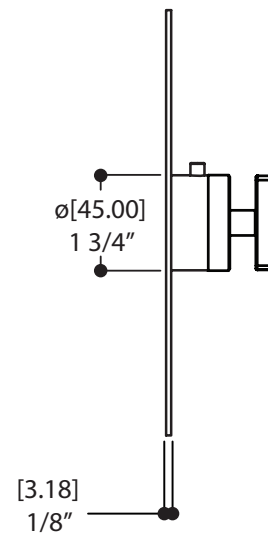

WARRANTY

Residential: Limited lifetime warranty to original purchaser
Commercial: Two years warranty
(Complete warranty available at www.aquabrace.com/warranty)