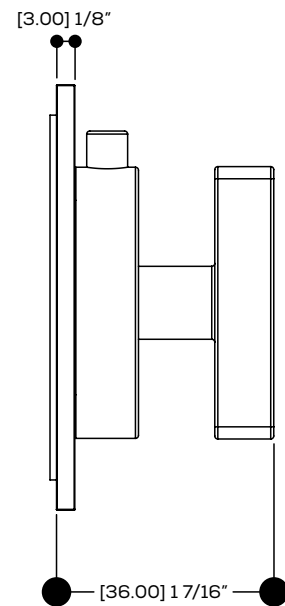

WARRANTY

Residential: Limited lifetime warranty to original purchaser
Commercial: Two years warranty
(Complete warranty available at www.aquabrace.com/warranty)