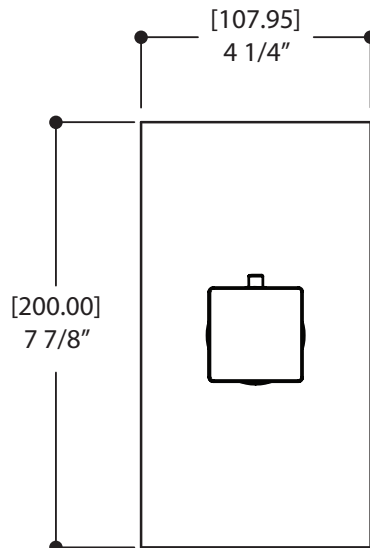

WARRANTY

Residential: Limited lifetime warranty to original purchaser
Commercial: Two years warranty
(Complete warranty available at www.aquabrace.com/warranty)