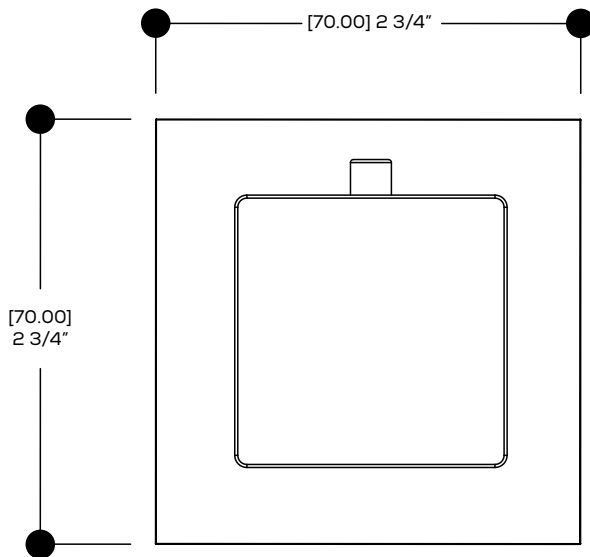

WARRANTY

Residential: Limited lifetime warranty to original purchaser
Commercial: Two years warranty
(Complete warranty available at www.aquabrace.com/warranty)