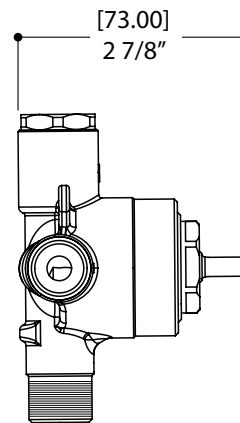

FEATURES

Solid brass
Four water inlets/outlets - NPT/sweat or PEX or Wirsbo
Test cap
Single diverter body for a 2- or 3-way diverter
(shared and non-shared)
Accommodates any wall thickness

Choice of 2-way shared / non-shared 3-way shared /
unshared cartridges with or without stops

Single outlet flow rate: 10gpm (38 L/min at 45PSI)
Combine outlet flow rate: 12gpm (45 L/min at 45PSI)*

WARRANTY

Residential: Limited lifetime warranty to original purchaser
Commercial: Two years warranty
(Complete warranty available at www.aquabrace.com/warranty)

CODE & COMPLIANCE