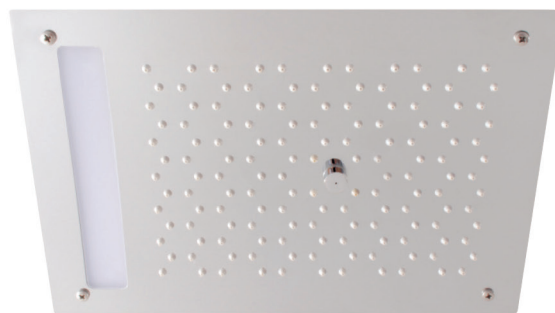

AQUABRASS

Shower Faucet Specifications SF-D-08 / SF-D-08G

FEATURES

Solid brass
 Four water inlets/outlets - NPT/sweat or PEX or Wirsbo
 Test cap
 Single diverter body for a 2- or 3-way diverter
 (shared and non-shared)
 Accommodates any wall thickness

Trim set for independent diverter #61934

2-3 way shared functions and 2-3 way non-shared functions

FEATURES

Solid brass plate
Handle included
Diverter with stop

FINISHES

Standard
Polished chrome (pc)
Brushed nickel (bn)
Electro black (ebk)
Brushed gold (bgd)

Universal inlets for 3/4" and 1/2" connections (built-in female threads for 1/2" connections and male threads for 3/4" connections)

Reversible service check valves with filters and improved stop mechanism

FEATURES

Stainless steel construction
 2 functions: rain, mist
 Chromatherapy - 7 colors with adjustable light program
 2 shut-off valves required

Flow rate: 2.5gpm rain / 0.33gpm mist

FINISH

Standard
 Polished stainless steel (pss)