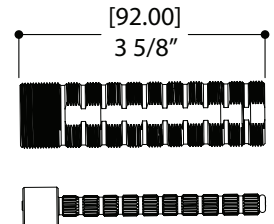

FEATURES

Solid brass
Four water inlets/outlets - NPT/sweat or PEX or Wirsbo
Test cap
Single diverter body for a 2- or 3-way diverter
(shared and non-shared)
Accommodates any wall thickness

Choice of 2-way shared / non-shared 3-way shared /
unshared cartridges with or without stops

Single outlet flow rate: 10gpm (38 L/min at 45PSI)
Combine outlet flow rate: 12gpm (45 L/min at 45PSI)*

WARRANTY

Residential: Limited lifetime warranty to original purchaser
Commercial: Two years warranty
(Complete warranty available at www.aquabrace.com/warranty)

CODE & COMPLIANCE