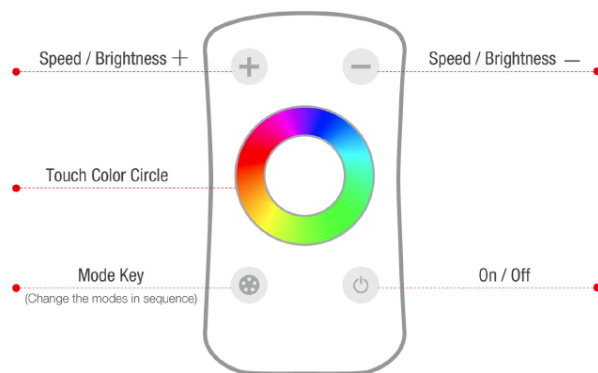

FEATURES

Stainless steel construction
 2 functions: rain, mist
 Chromatherapy - 7 colors with adjustable light program
 2 shut-off valves required

Flow rate: 2.5gpm rain / 0.33gpm mist

FINISH

Standard
 Polished stainless steel (pss)

WARRANTY

Residential / commercial: Two years warranty
 (Complete warranty available at www.aquabrace.com/warranty)

LED Color variation

Mono color(RGB)

Chromo therapy

FEATURES

Square rail with adjustable sliding hook
 Push button 3 functions: rain, mist, jet
 5' to 6' expandable braided hose