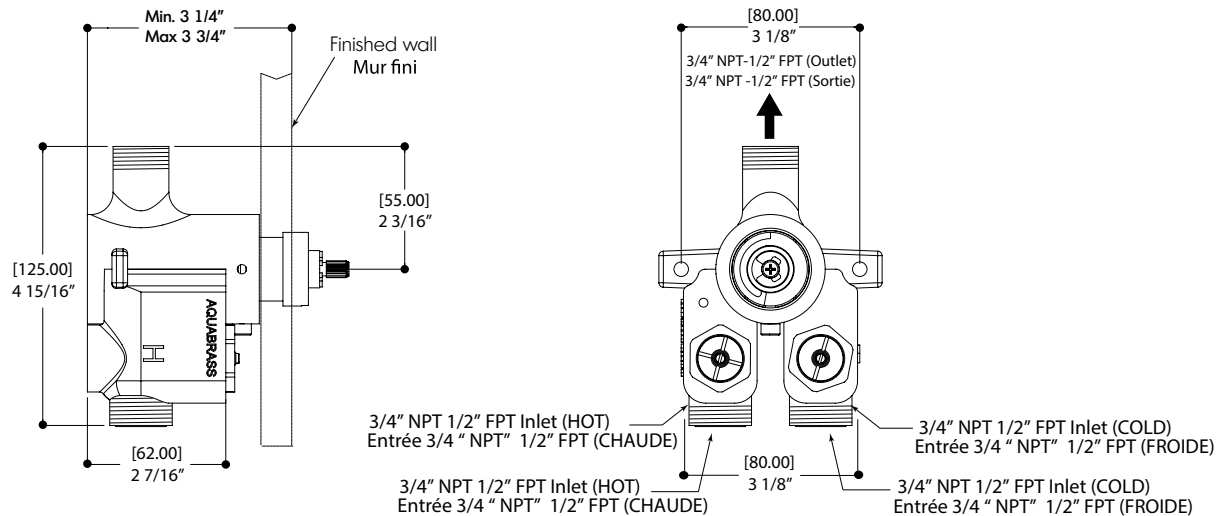

Universal inlets for 3/4" and 1/2" connections (built-in female threads for 1/2" connections and male threads for 3/4" connections)

Reversible service check valves with filters and improved stop mechanism

Commercial: Two years warranty

(Complete warranty available at www.aquabress.com/warranty)

FEATURES

Solid brass construction
 screwless decorative trim
 Thin contemporary style - 4 1/4" x 7 7/8" x 1/8"
 Decorative cylinder (x1) for thermo control included
 Handle included
 Fits 1/2" thermo valve 12000 - 3/4" thermo valve 3000