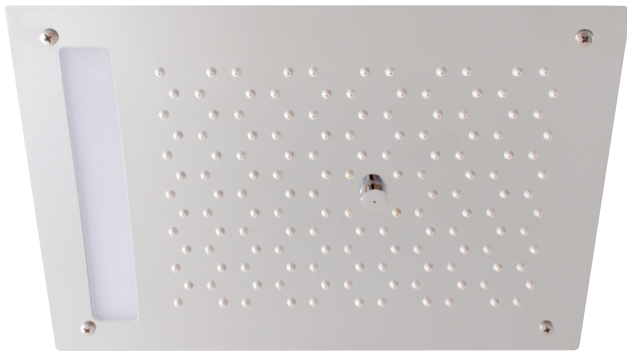

AQUABRASS

Shower Faucet Specifications SF-D-08 / SF-D-08G

FEATURES

Solid brass
 Four water inlets/outlets - NPT/sweat or PEX or Wirsbo
 Test cap
 Single diverter body for a 2- or 3-way diverter
 (shared and non-shared)
 Accommodates any wall thickness

Universal inlets for 3/4" and 1/2" connections (built-in female threads for 1/2" connections and male threads for 3/4" connections)

Reversible service check valves with filters and improved stop mechanism

Commercial: Two years warranty

(Complete warranty available at www.aquabress.com/warranty)

FEATURES

Solid brass construction
 screwless decorative trim
 Thin contemporary style - 4 1/4" x 7 7/8" x 1/8"
 Decorative cylinder (x1) for thermo control included
 Handle included
 Fits 1/2" thermo valve 12000 - 3/4" thermo valve 3000

FEATURES

Stainless steel construction
 2 functions: rain, mist
 Chromatherapy - 7 colors with adjustable light program
 2 shut-off valves required

Flow rate: 2.5gpm rain / 0.33gpm mist

FINISH

Standard
 Polished stainless steel (pss)