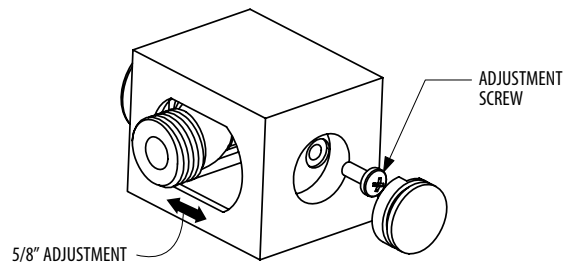

WARRANTY

Residential: Limited lifetime warranty to original purchaser
Commercial: Two years warranty
(Complete warranty available at www.aquabrax.com/warranty)