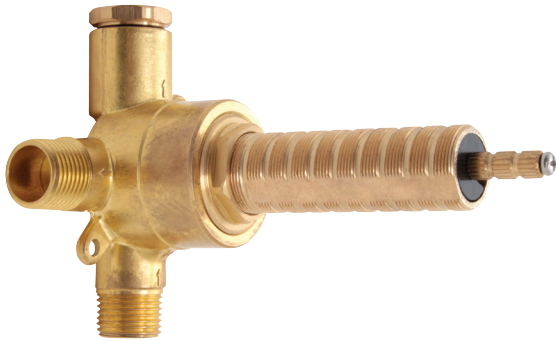

AQUABRASS

Shower Faucet Specifications SF-D-08 / SF-D-08G

FEATURES

Solid brass
 Four water inlets/outlets - NPT/sweat or PEX or Wirsbo
 Test cap
 Single diverter body for a 2- or 3-way diverter
 (shared and non-shared)
 Accommodates any wall thickness

Trim set for independent diverter #61934

2-3 way shared functions and 2-3 way non-shared functions

FEATURES

Solid brass plate
Handle included
Diverter with stop

FINISHES

Standard
Polished chrome (pc)
Brushed nickel (bn)
Electro black (ebk)
Brushed gold (bgd)

Universal inlets for 3/4" and 1/2" connections (built-in female threads for 1/2" connections and male threads for 3/4" connections)

Reversible service check valves with filters and improved stop mechanism

Commercial: Two years warranty

(Complete warranty available at www.aquabress.com/warranty)

FEATURES

Solid brass construction
 screwless decorative trim
 Thin contemporary style - 4 1/4" x 7 7/8" x 1/8"
 Decorative cylinder (x1) for thermo control included
 Handle included
 Fits 1/2" thermo valve 12000 - 3/4" thermo valve 3000