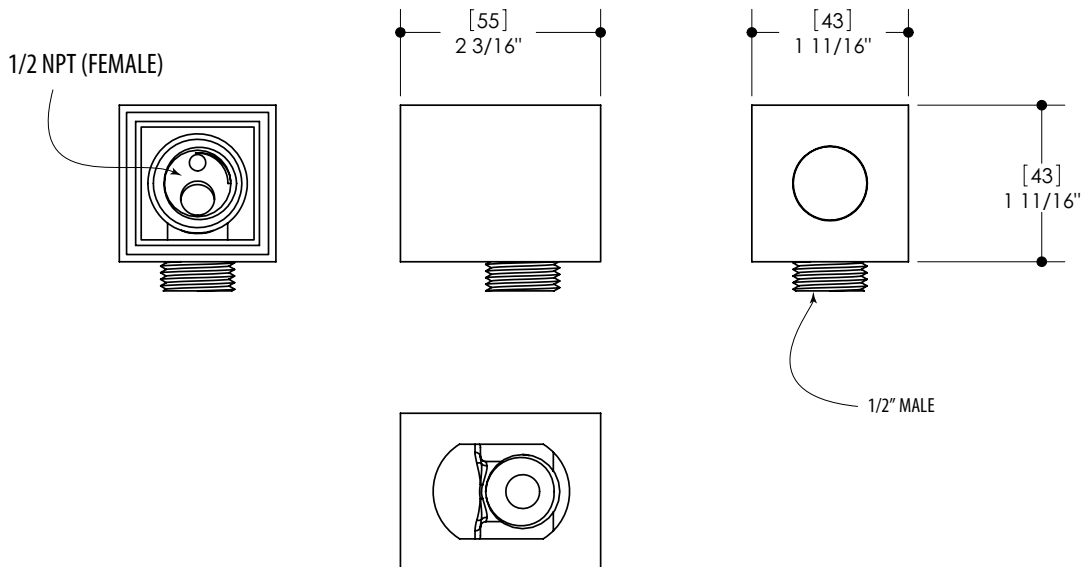

WARRANTY

Residential: Limited lifetime warranty to original purchaser
Commercial: Two years warranty
(Complete warranty available at www.aquabrax.com/warranty)