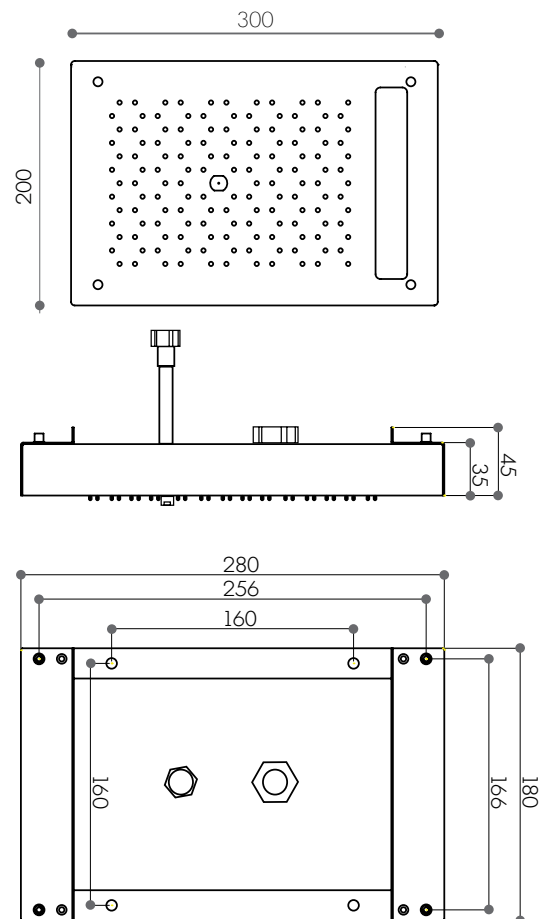

LED Color variation

Mono color(RGB)

Chromo therapy